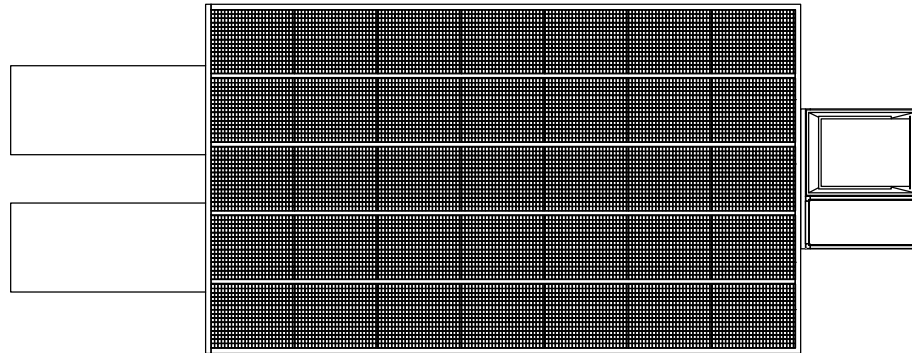

SIDE VIEW

FRONTAL VIEW

PLANT

				IT-6100A				Product Model		
								Part No.		
Designed		Date:		Material	Quantity	Weight	Scale	Unit	mm	
Drawn		Date:			1		1:1	Recision No.		
Checked		Date:								
Approved		Date:		View		Total Page	,Page	Description		