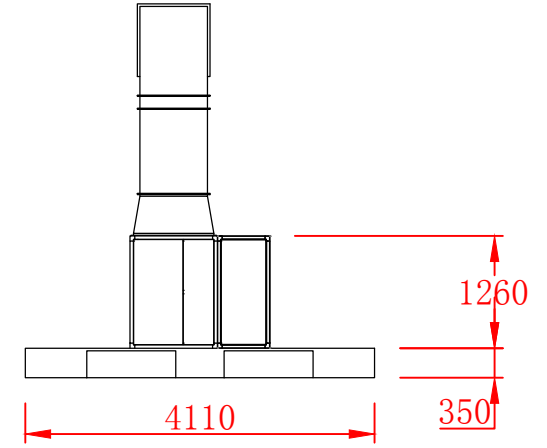

SIDE VIEW

FRONTAL VIEW

PLANT

				IT-6100A				Product Model		
								Part No.		
Designed		Date:		Material	Quantity	Weight	Scale	Unit	mm	
Drawn		Date:			1		1:1	Recision No.		
Checked		Date:								
Approved		Date:		View		Total Page	,Page	Description		