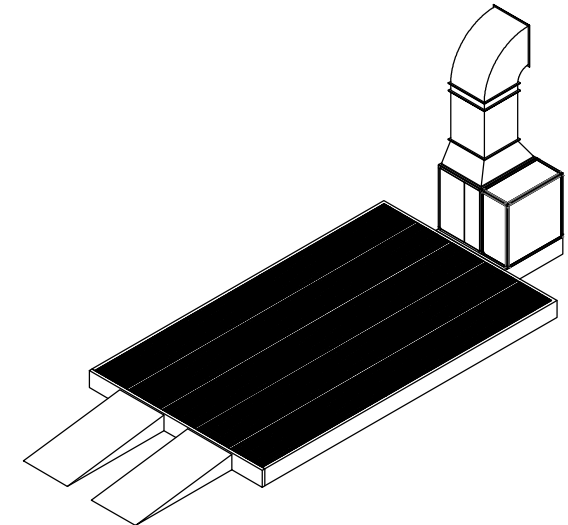

SIDE VIEW

FRONTAL VIEW

PLANT

				IT-6100A				Product Model		
								Part No.		
Designed		Date:		Material	Quantity	Weight	Scale	Unit	mm	
Drawn		Date:			1		1:1	Recision No.		
Checked		Date:								
Approved		Date:		View		Total Page	,Page	Description		