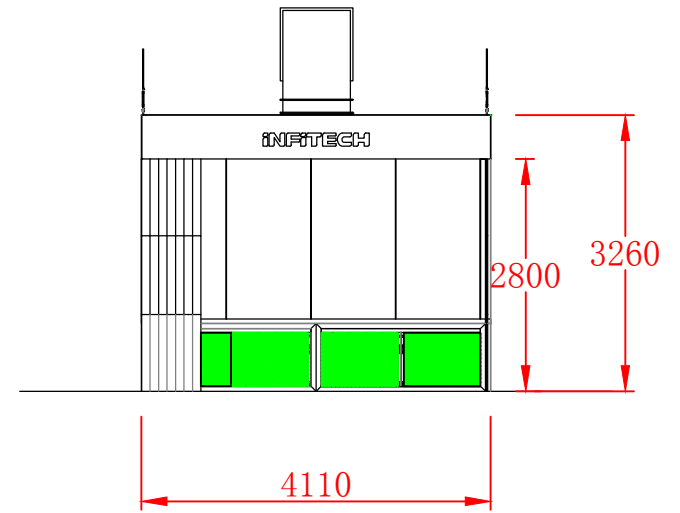

FRONTAL VIEW

FRONTAL VIEW

PLANT

				IT-6200C				Product Model		
								Part No.		
Designed		Date:		Material	Quantity	Weight	Scale	Unit	mm	
Drawn		Date:			1		1:1	Revision No.		
Checked		Date:		View		Total Page	,Page	Description		
Approved		Date:								