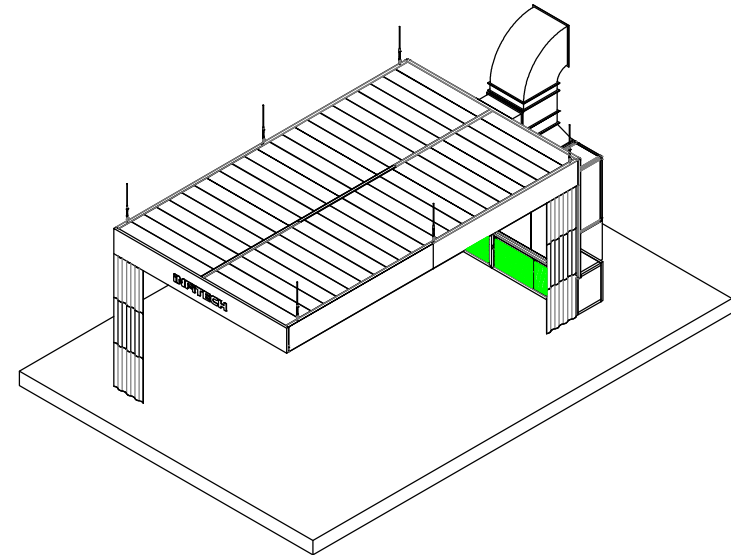

FRONTAL VIEW

FRONTAL VIEW

PLANT

				IT-6200C				Product Model		
								Part No.		
Designed		Date:		Material	Quantity	Weight	Scale	Unit	mm	
Drawn		Date:			1		1:1	Revision No.		
Checked		Date:		View		Total Page	,Page	Description		
Approved		Date:								