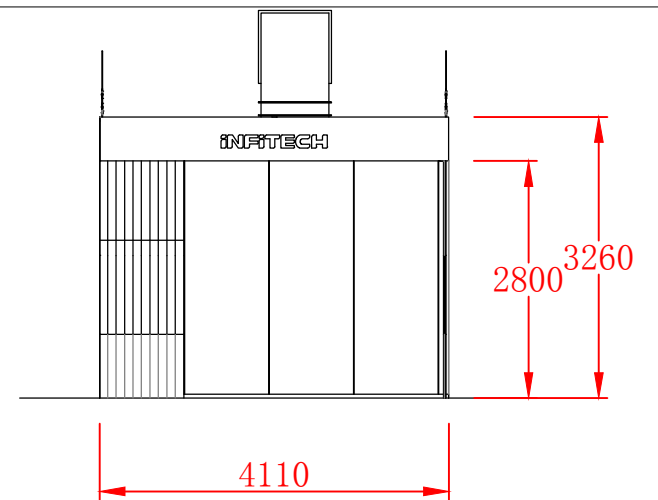

SIDE VIEW

FRONTAL VIEW

PLANT

				IT-6200B				Product Model		
								Part No.		
Designed		Date:		Material	Quantity	Weight	Scale	Unit	mm	
Drawn		Date:			1		1:1	Recision No.		
Checked		Date:								
Approved		Date:		View		Total Page	,Page	Description		