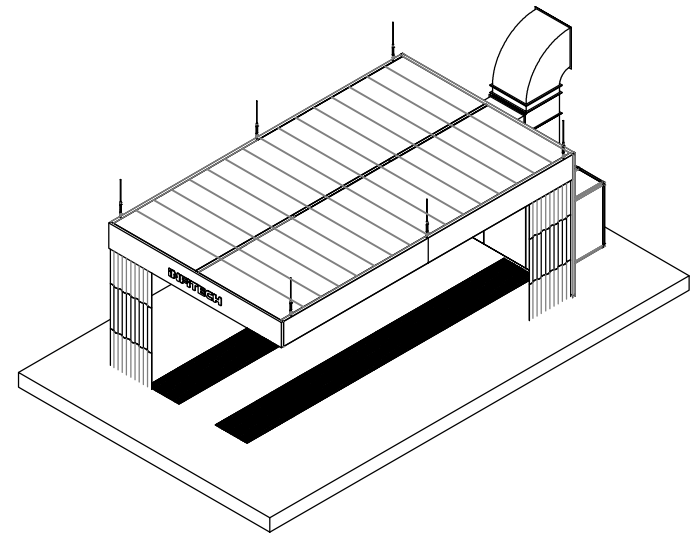

SIDE VIEW

FRONTAL VIEW

PLANT

				IT-6200B				Product Model		
								Part No.		
Designed		Date:		Material	Quantity	Weight	Scale	Unit	mm	
Drawn		Date:			1		1:1	Recision No.		
Checked		Date:								
Approved		Date:		View		Total Page	,Page	Description		