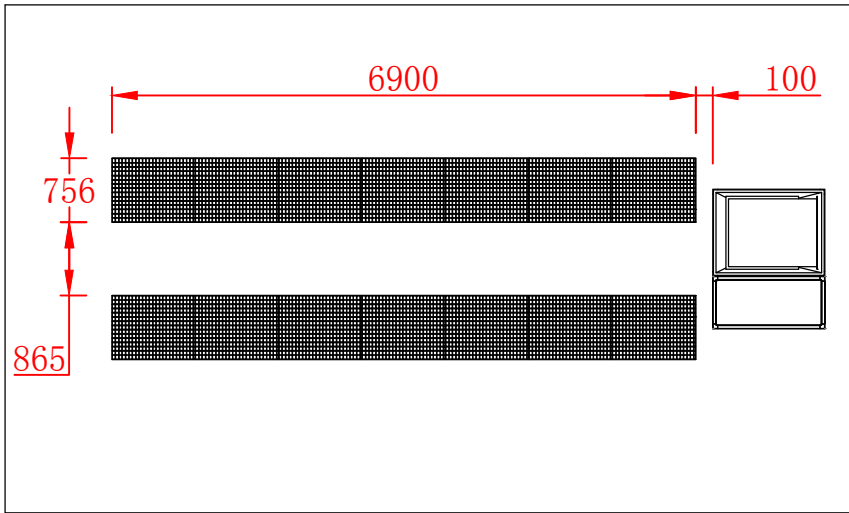

1260

SIDE VIEW

1650

FRONTAL VIEW

PLANT

				IT-6100B				Product Model	
								Part No.	
Designed		Date:		Material	Quantity	Weight	Scale	Unit	mm
Drawn		Date:			1		1:1	Recision No.	
Checked		Date:							
Approved		Date:		View		Total Page	,Page	Description	