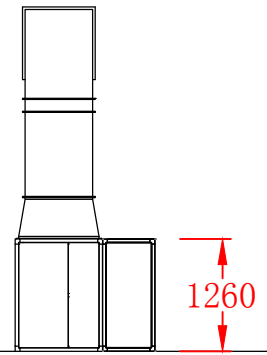

1260

SIDE VIEW

1650

FRONTAL VIEW

PLANT

				IT-6100B				Product Model	
								Part No.	
Designed		Date:		Material	Quantity	Weight	Scale	Unit	mm
Drawn		Date:			1		1:1	Recision No.	
Checked		Date:							
Approved		Date:		View		Total Page	,Page	Description	