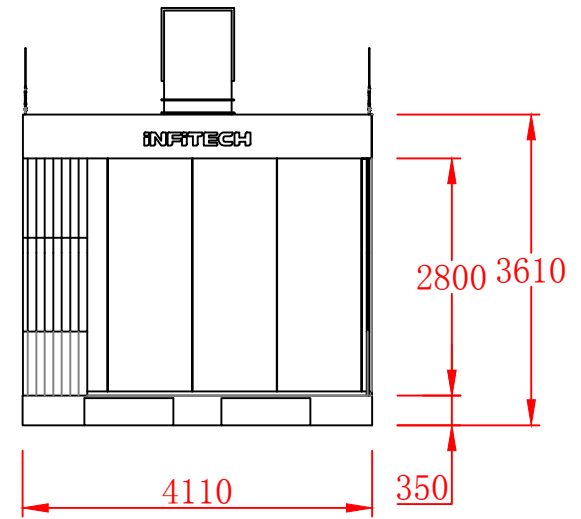

SIDE VIEW

FRONTAL VIEW

PLANT

INFITECH [®]				IT-6200A				Product Model		
								Part No.		
Designed		Date:		Material	Quantity	Weight	Scale	Unit	mm	
Drawn		Date:			1		1:1	Recision No.		
Checked		Date:		View		Total Page	,Page	Description		
Approved		Date:								