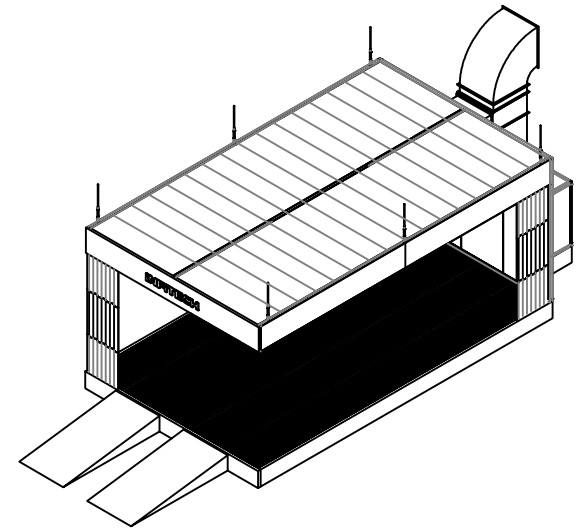

SIDE VIEW

FRONTAL VIEW

PLANT

INFITECH [®]				IT-6200A				Product Model		
								Part No.		
Designed		Date:		Material	Quantity	Weight	Scale	Unit	mm	
Drawn		Date:			1		1:1	Recision No.		
Checked		Date:		View		Total Page	,Page	Description		
Approved		Date:								